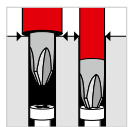

Slim
Deep-set screws and spring tension elements can be reached easily and safely

Slim
Alcance con facilidad y seguridad los tornillos profundos y elementos con resorte de tracción